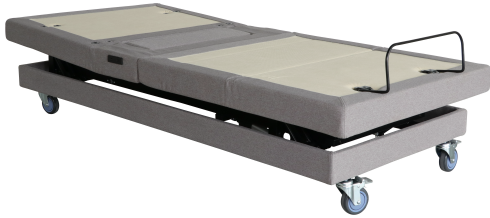

Hi-Lo Adjustable Base

Resten Hi-Lo adjustable bases provide state of the art features, including zero G, LED lighting, massage, one-touch flat, USB charging and quiet operation.

Sizes: TwinXL and Queen
Two Twinxl can be combined to make a King
Weight Capacity: 300-600lbs
Warranty: 2 year electronics, 15 year frame

PRODUCT FEATURES

- Modern design that fits any decor
- 5" casters for ease of transport
- 2" fixed legs provided to lower frame as necessary
- Height adjustable side rails provide extra safety
- Twinxl has power lumbar support
- Headboard brackets available
- Bed can be controlled by the app